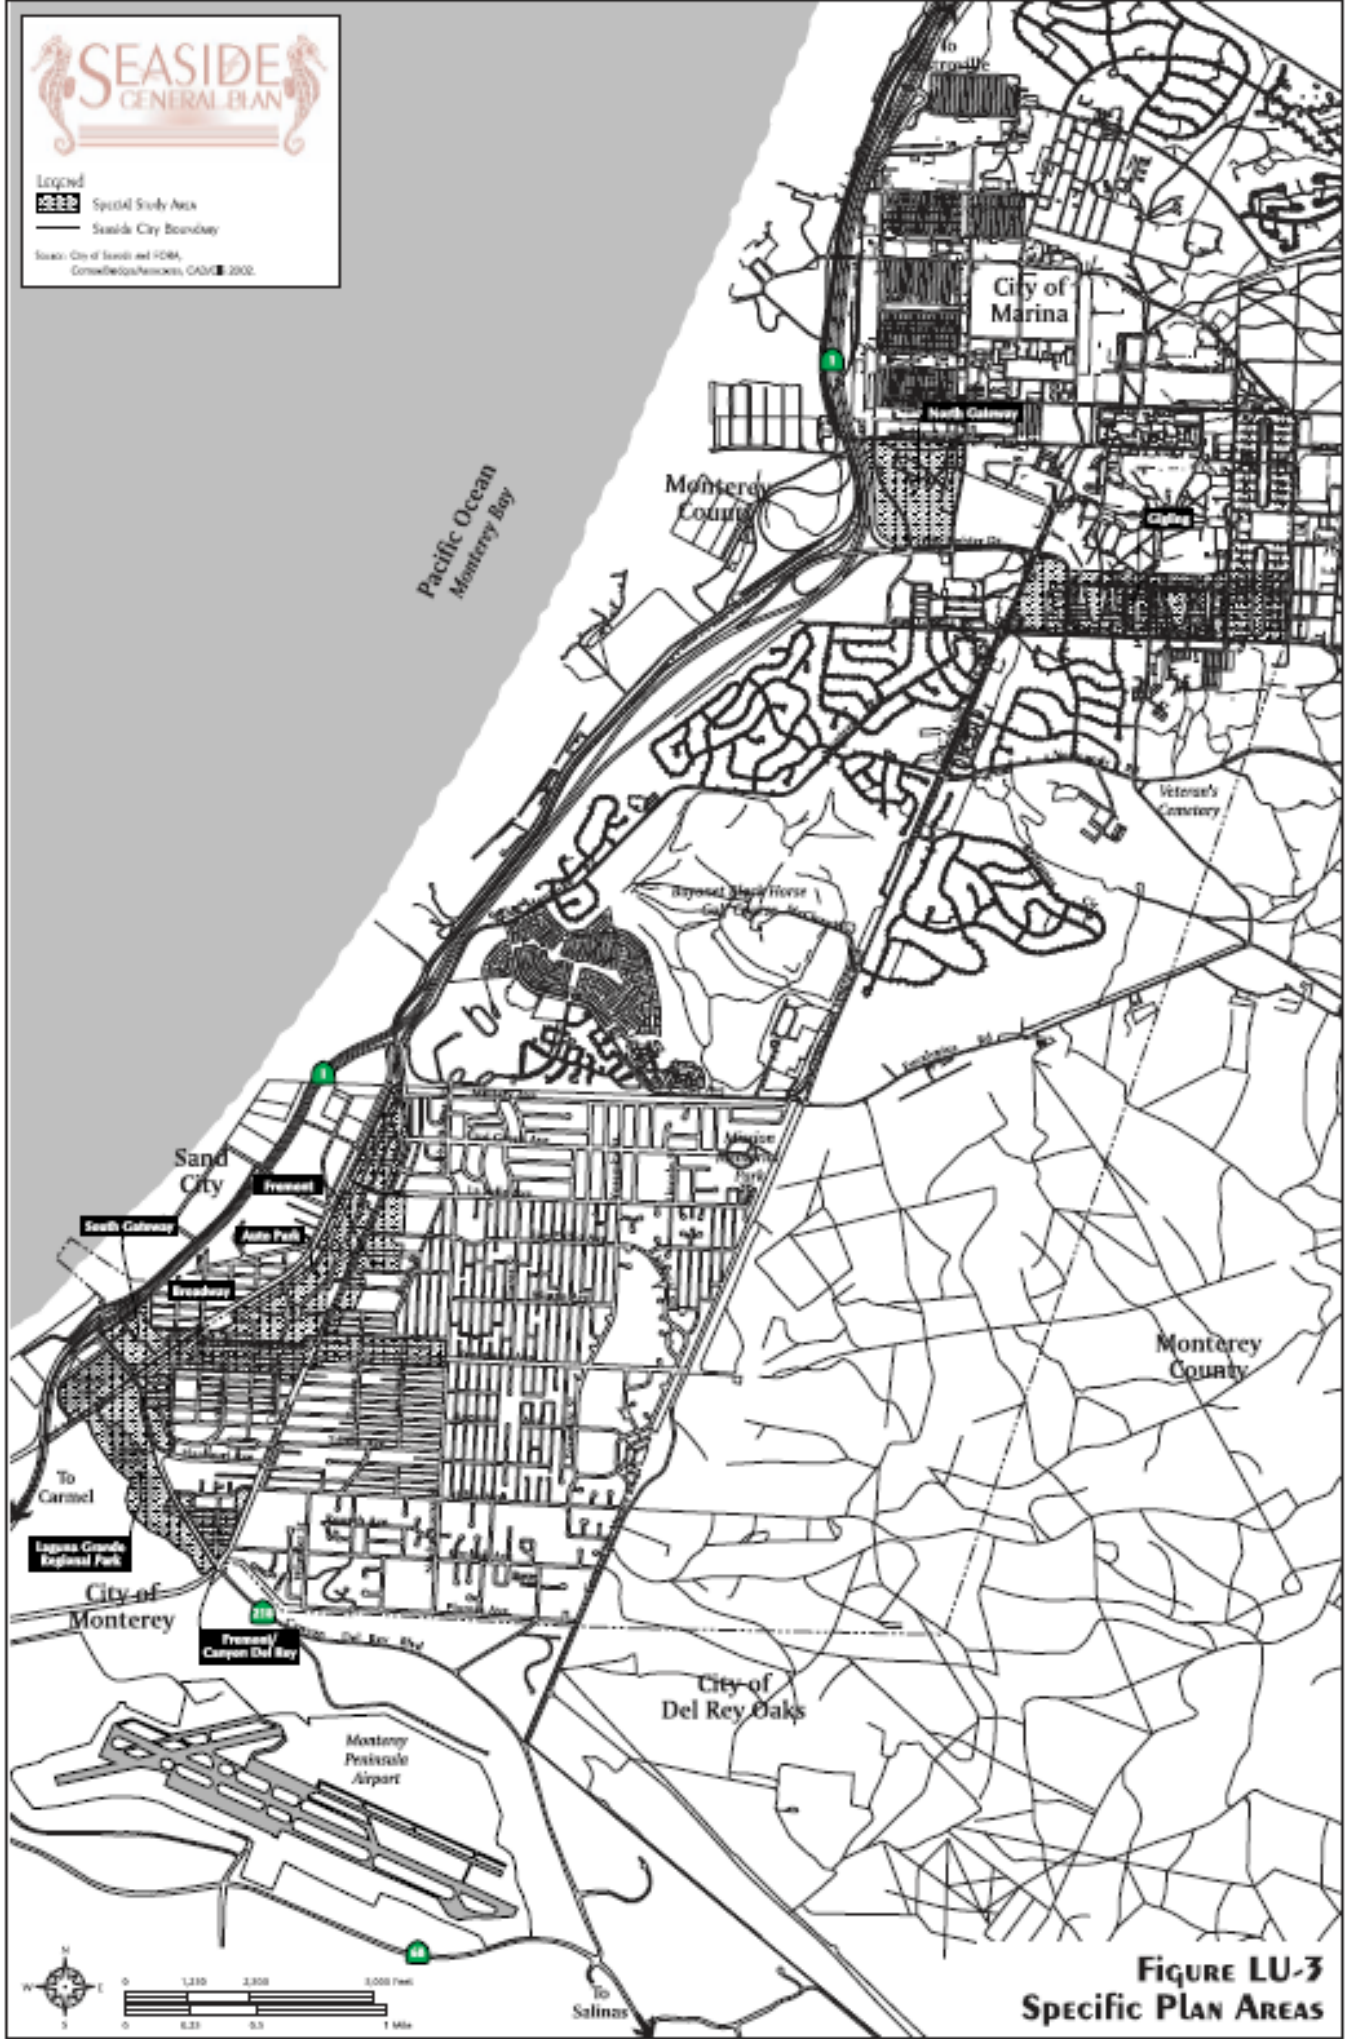

Legend  
Special Study Area  
Seaside City Boundary

Source: City of Seaside and FEMA, Coastal Hazard Assessment, 2002

**FIGURE LU-3**  
**SPECIFIC PLAN AREAS**