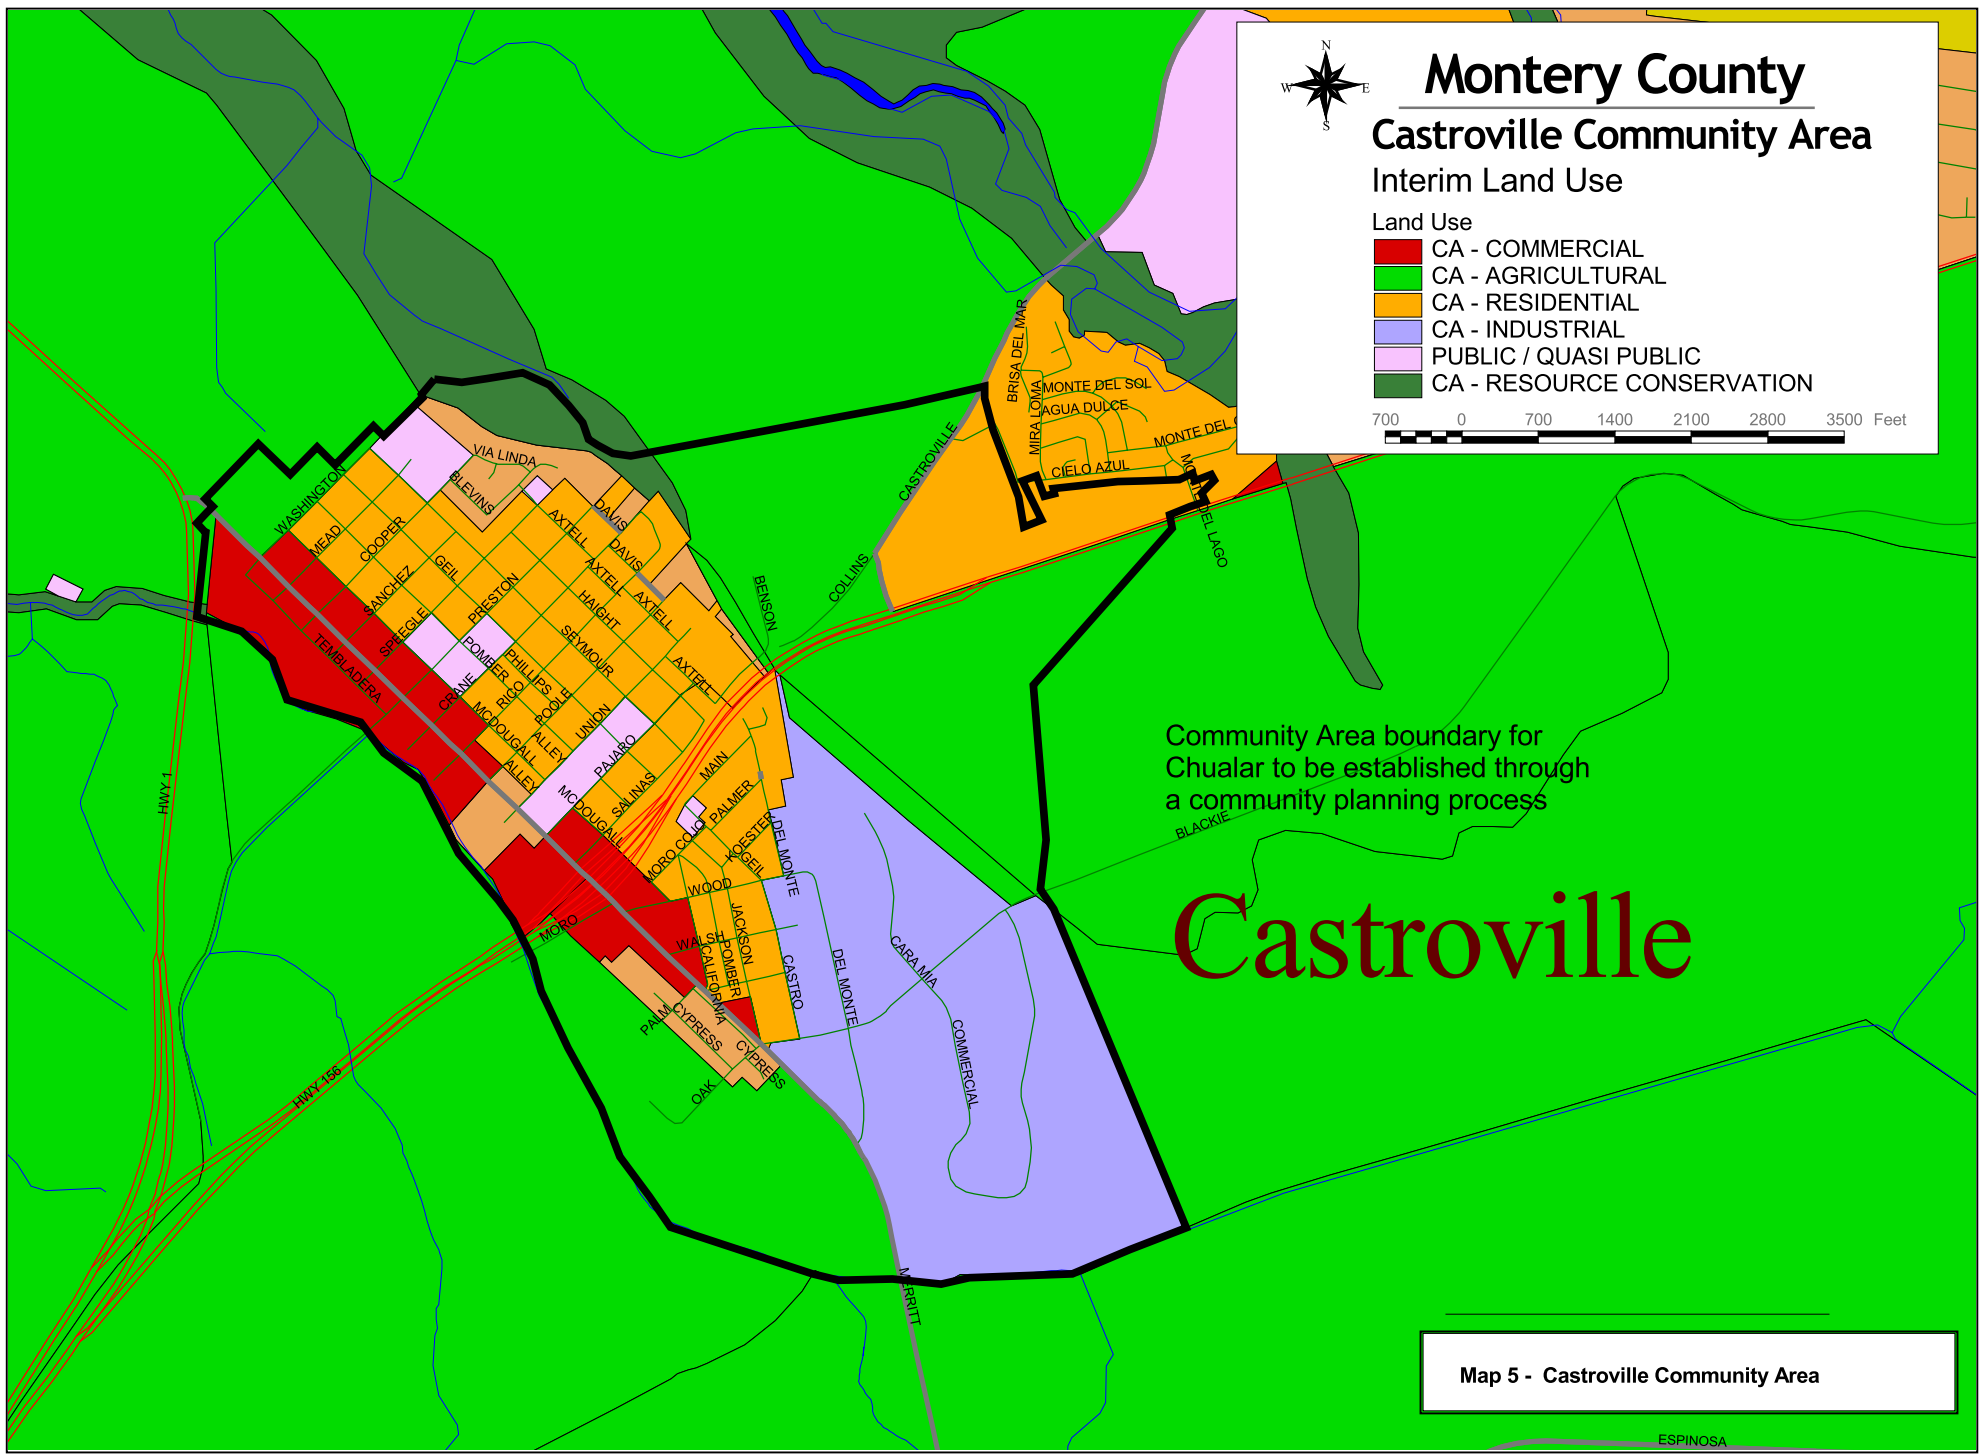

Monterey County

Castroville Community Area

Interim Land Use

- Land Use
- CA - COMMERCIAL
 - CA - AGRICULTURAL
 - CA - RESIDENTIAL
 - CA - INDUSTRIAL
 - PUBLIC / QUASI PUBLIC
 - CA - RESOURCE CONSERVATION

Community Area boundary for Chualar to be established through a community planning process

Castroville

Map 5 - Castroville Community Area