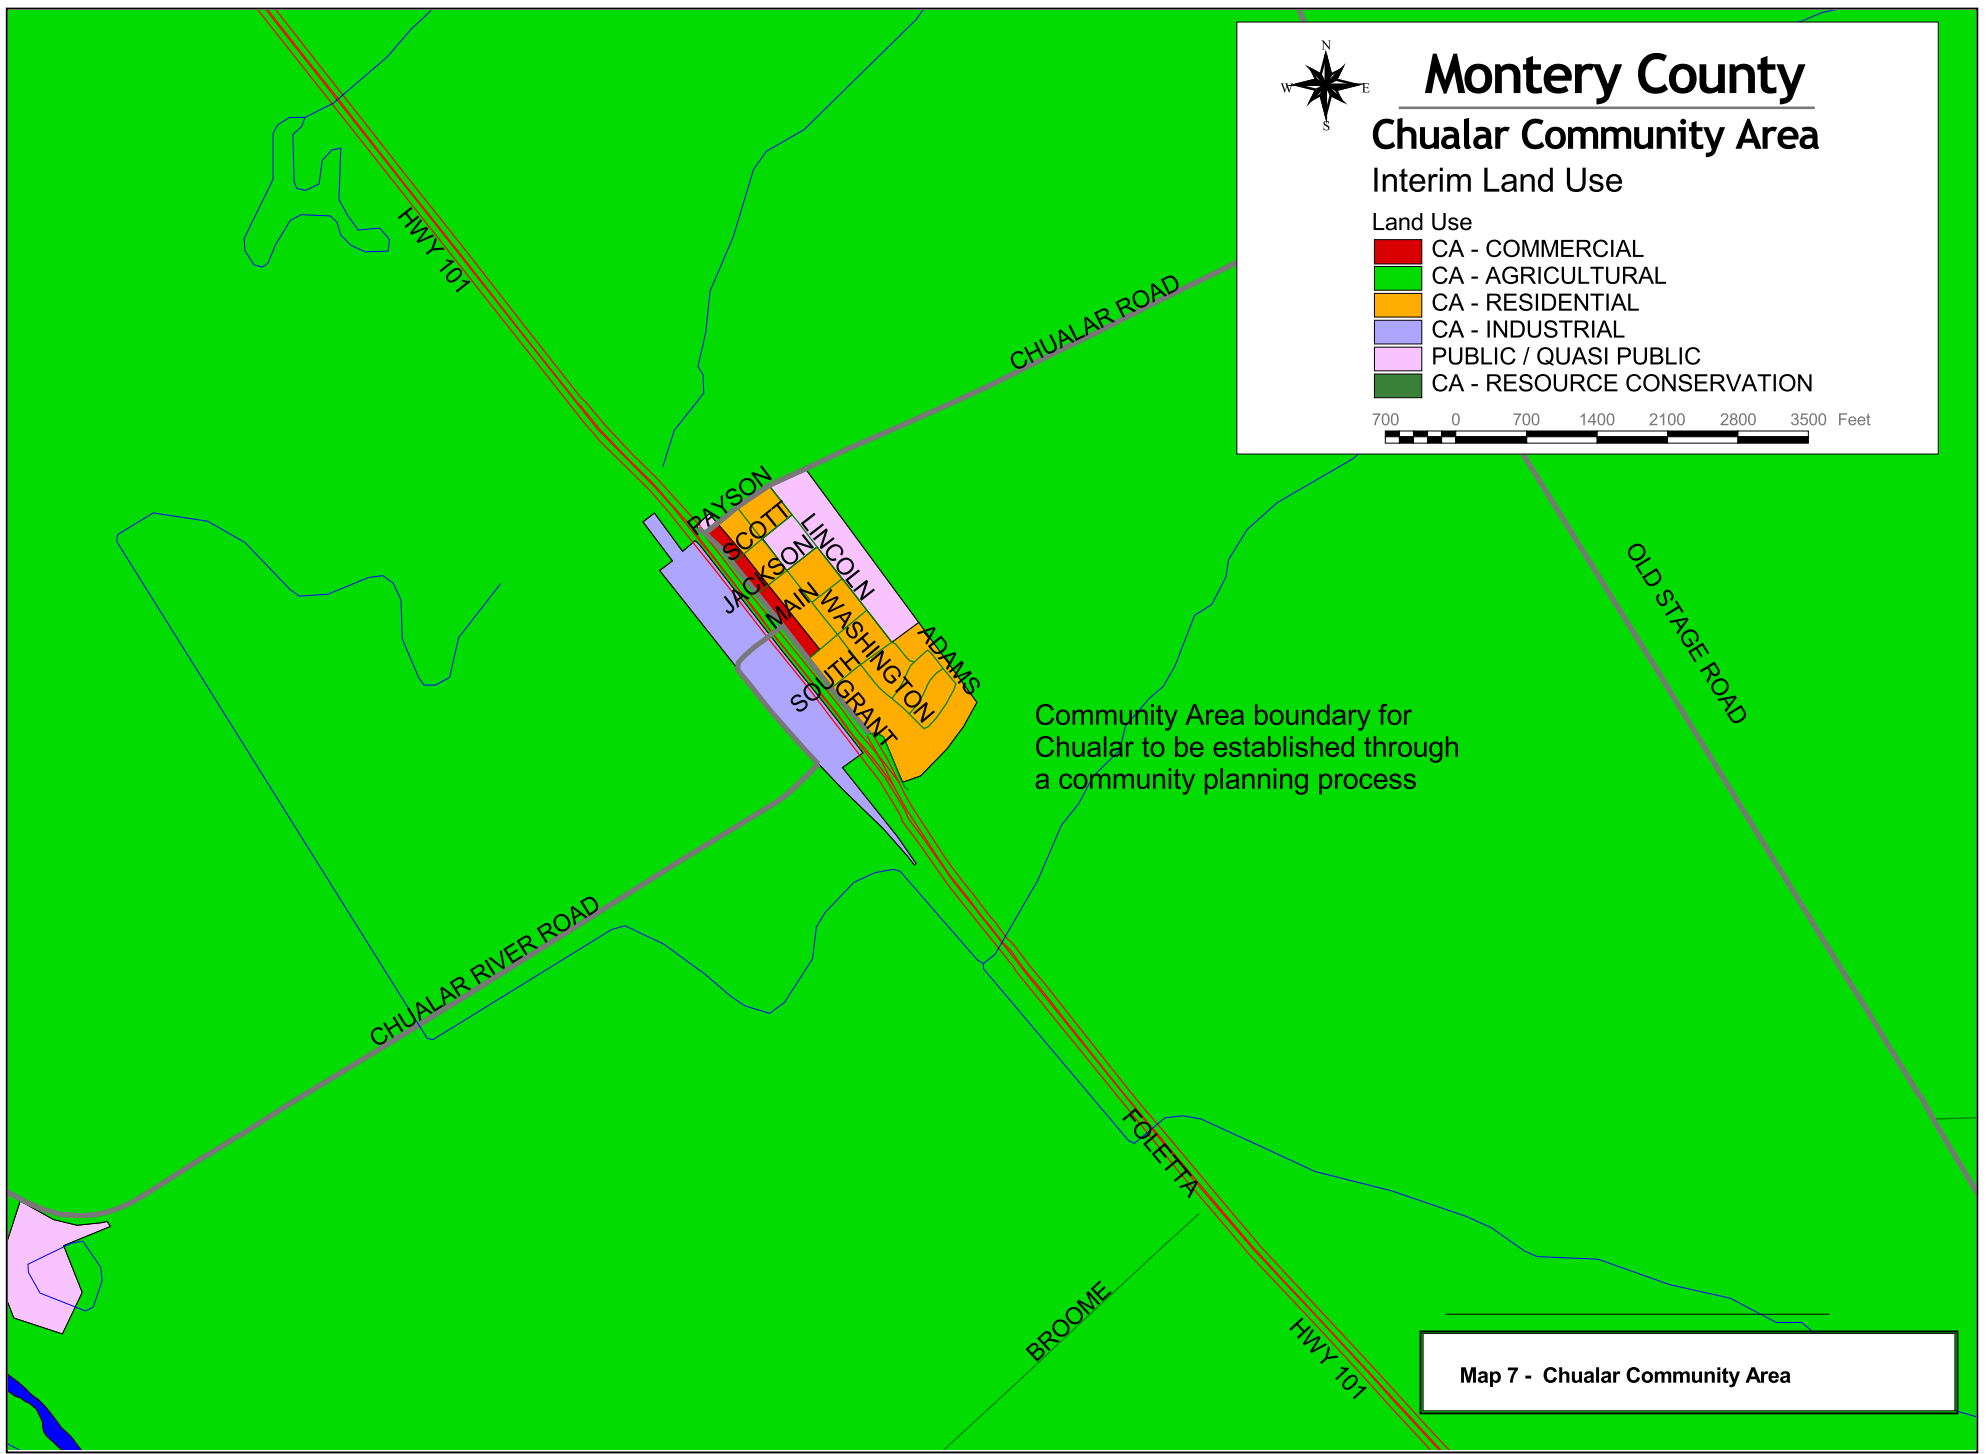

Monterey County

Chualar Community Area

Interim Land Use

Land Use

- CA - COMMERCIAL
- CA - AGRICULTURAL
- CA - RESIDENTIAL
- CA - INDUSTRIAL
- PUBLIC / QUASI PUBLIC
- CA - RESOURCE CONSERVATION

Map 7 - Chualar Community Area