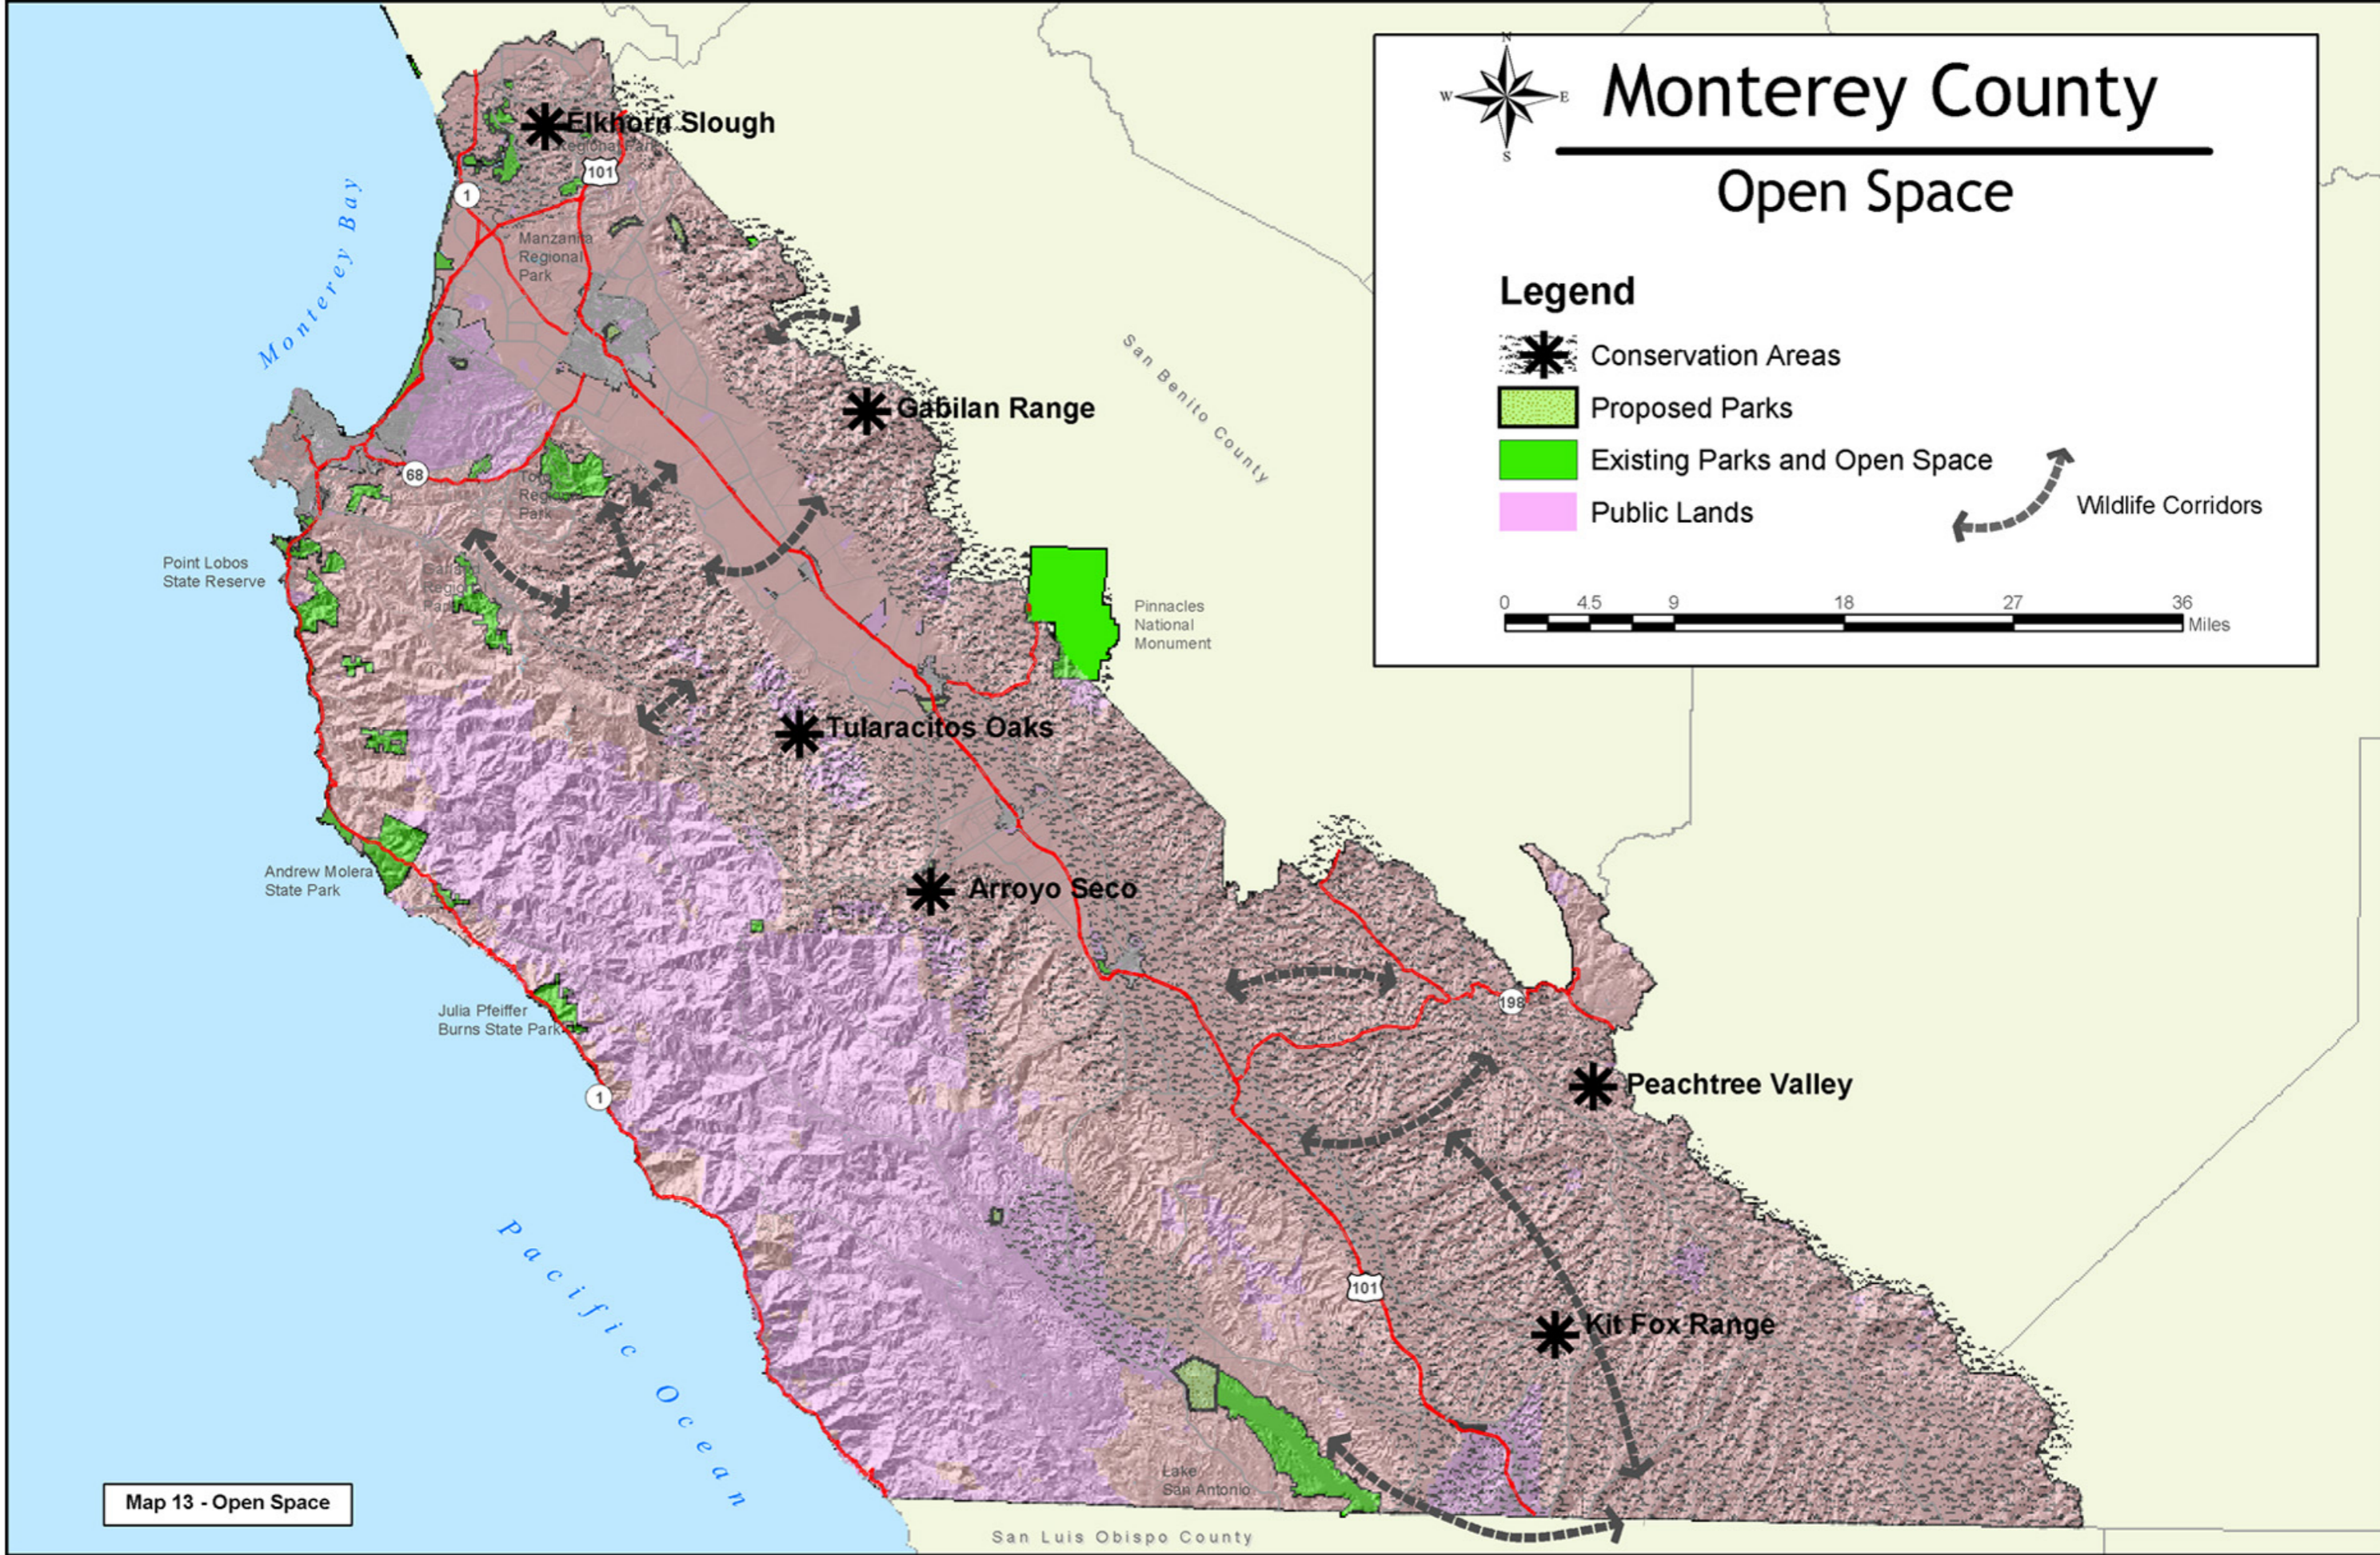

Monterey County

Open Space

Legend

- Conservation Areas
- Proposed Parks
- Existing Parks and Open Space
- Public Lands

Wildlife Corridors

0 4.5 9 18 27 36 Miles

Map 13 - Open Space

San Luis Obispo County

San Benito County